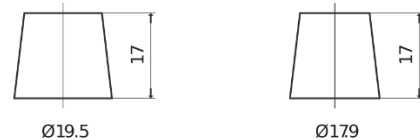

**Product overview**

Batteries for Cars

**Excell EB602**

|                                |               |
|--------------------------------|---------------|
| Part number                    | EB602         |
| Technology                     | Flooded       |
| EAN/GTIN                       | 3661024034630 |
| Voltage                        | 12 V          |
| Capacity                       | 60.0 Ah       |
| CCA                            | 540 A         |
| Length                         | 242 mm        |
| Width                          | 175 mm        |
| Height                         | 175 mm        |
| Box size                       | LB2           |
| Polarity                       | ETN 0         |
| Terminal Type                  | EN taper post |
| Hold Down                      | B13           |
| Weights (subject of variation) | 12.90 kg      |

**Polarity**

**Terminal Type**

Positive Terminal

Negative Terminal

**Hold Down**

Design, features and specifications are subject to change without notice. We disclaim any representation or warranty, express or implied, concerning the data or recommendations, and in no event shall be liable for any loss or damage claimed to have arisen as a result. Some products may not be available in your local market.