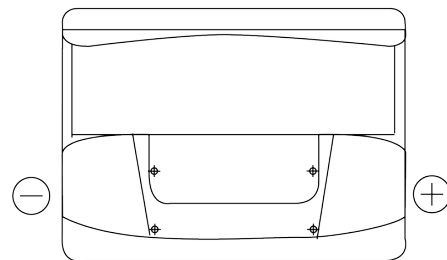

**Product overview**

Batteries for Cars

**Excell EB602**

|                                |               |
|--------------------------------|---------------|
| Part number                    | EB602         |
| Technology                     | Flooded       |
| EAN/GTIN                       | 3661024034630 |
| Voltage                        | 12 V          |
| Capacity                       | 60.0 Ah       |
| CCA                            | 540 A         |
| Length                         | 242 mm        |
| Width                          | 175 mm        |
| Height                         | 175 mm        |
| Box size                       | LB2           |
| Polarity                       | ETN 0         |
| Terminal Type                  | EN taper post |
| Hold Down                      | B13           |
| Weights (subject of variation) | 12.90 kg      |

**Polarity**

**Terminal Type**

Positive Terminal

Negative Terminal

**Hold Down**

Design, features and specifications are subject to change without notice. We disclaim any representation or warranty, express or implied, concerning the data or recommendations, and in no event shall be liable for any loss or damage claimed to have arisen as a result. Some products may not be available in your local market.