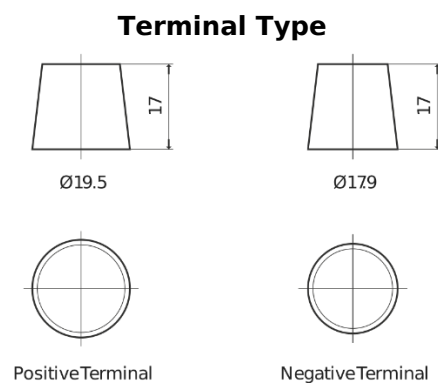

Product overview

Batteries for Trucks, Buses, Construction, Agriculture

PowerPRO Agri&Construction EJ1523

Part number	EJ1523
Technology	Flooded
EAN/GTIN	3661024036900
Voltage	12 V
Capacity	152 Ah
CCA	1130 A
Length	513 mm
Width	189 mm
Height	223 mm
Box size	D04
Polarity	ETN 3
Terminal Type	EN taper post
Hold Down	B0
Weights (subject of variation)	40.30 kg