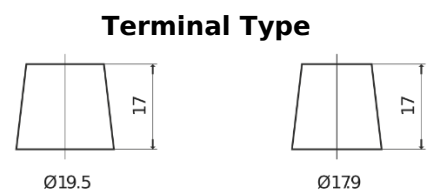

Product overview

Batteries for Trucks, Buses, Construction, Agriculture

PowerPRO EF1453

Part number	EF1453
Technology	Flooded
EAN/GTIN	3661024035309
Voltage	12 V
Capacity	145 Ah
CCA	900 A
Length	513 mm
Width	189 mm
Height	223 mm
Box size	D04
Polarity	ETN 3
Terminal Type	EN taper post
Hold Down	B0
Weights (subject of variation)	35.90 kg