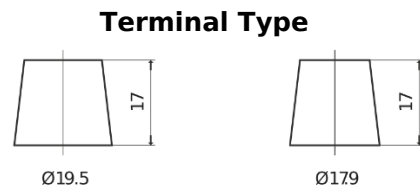

**Product overview**

Batteries for Trucks, Buses, Construction, Agriculture

**PowerPRO CF1453**

Part number	CF1453
Technology	Flooded
EAN/GTIN	3661024015301
Voltage	12 V
Capacity	145 Ah
CCA	900 A
Length	513 mm
Width	189 mm
Height	223 mm
Box size	D04
Polarity	ETN 3
Terminal Type	EN taper post
Hold Down	B0
Weights (subject of variation)	35.90 kg