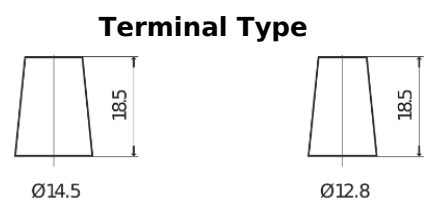

**Product overview**

Batteries for Cars

**Excell EB456**

Part number	EB456
Technology	Flooded
EAN/GTIN	3661024034357
Voltage	12 V
Capacity	45.0 Ah
CCA	330 A
Length	237 mm
Width	127 mm
Height	227 mm
Box size	B24
Polarity	ETN 0
Terminal Type	JIS taper post
Hold Down	B0
Weights (subject of variation)	11.40 kg