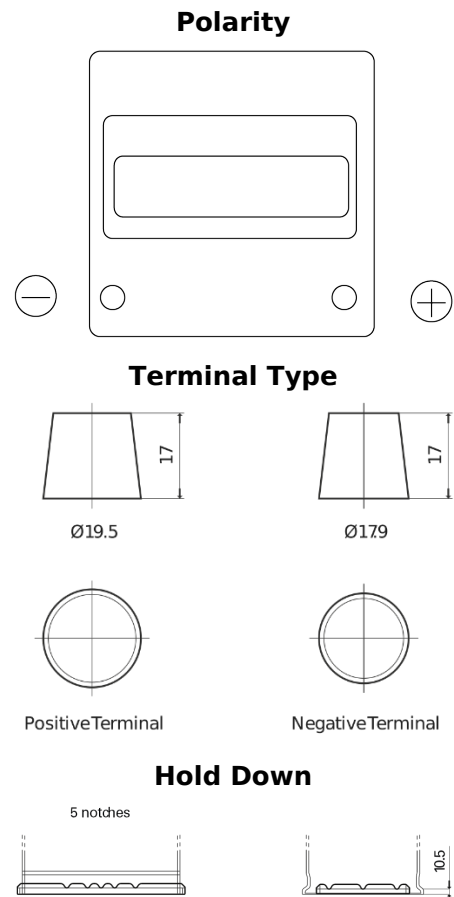

Product overview

Batteries for Cars

Excell EB440

Part number	EB440
Technology	Flooded
EAN/GTIN	3661024034500
Voltage	12 V
Capacity	44.0 Ah
CCA	400 A
Length	175 mm
Width	175 mm
Height	190 mm
Box size	L00
Polarity	ETN 0
Terminal Type	EN taper post
Hold Down	B13
Weights (subject of variation)	10.70 kg