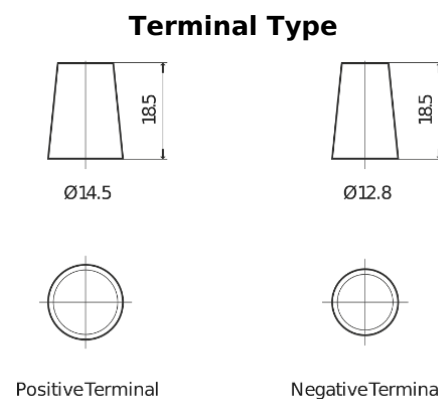

Product overview

Batteries for Cars

Excell EB357

| | |
|--------------------------------|----------------|
| Part number | EB357 |
| Technology | Flooded |
| EAN/GTIN | 3661024034340 |
| Voltage | 12 V |
| Capacity | 35.0 Ah |
| CCA | 240 A |
| Length | 187 mm |
| Width | 127 mm |
| Height | 220 mm |
| Box size | B19 |
| Polarity | ETN 1 |
| Terminal Type | JIS taper post |
| Hold Down | B0 |
| Weights (subject of variation) | 8.90 kg |