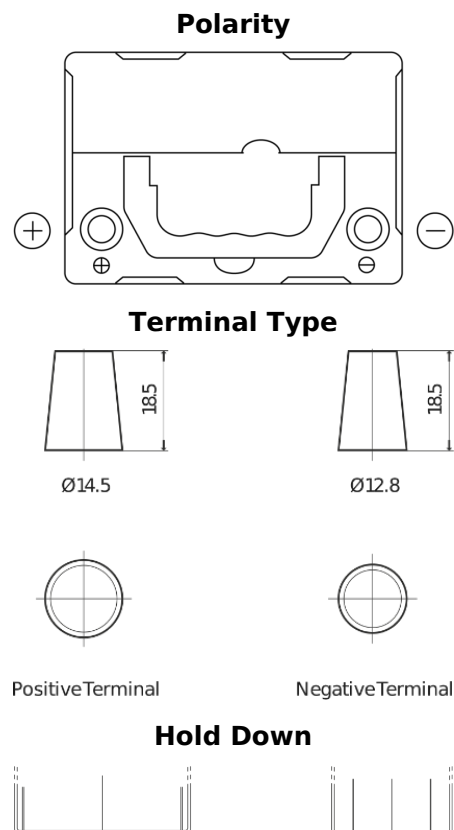

Product overview

Batteries for Cars

Excell EB357

Part number	EB357
Technology	Flooded
EAN/GTIN	3661024034340
Voltage	12 V
Capacity	35.0 Ah
CCA	240 A
Length	187 mm
Width	127 mm
Height	220 mm
Box size	B19
Polarity	ETN 1
Terminal Type	JIS taper post
Hold Down	B0
Weights (subject of variation)	8.90 kg