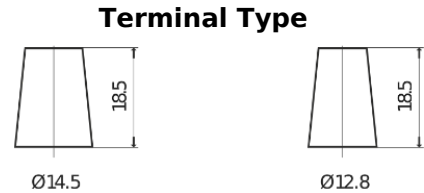

Product overview

Batteries for Cars

Excell EB356

Part number	EB356
Technology	Flooded
EAN/GTIN	3661024034333
Voltage	12 V
Capacity	35.0 Ah
CCA	240 A
Length	187 mm
Width	127 mm
Height	220 mm
Box size	B19
Polarity	ETN 0
Terminal Type	JIS taper post
Hold Down	B0
Weights (subject of variation)	8.90 kg