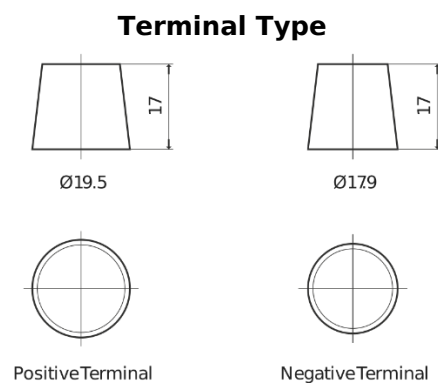

Product overview

Batteries for Marine and Leisure

Start EN900

Part number	EN900
Technology	Flooded
EAN/GTIN	3661024036061
Voltage	12 V
Capacity	140 Ah
CCA	800 A
MCA	900
Length	513 mm
Width	189 mm
Height	223 mm
Box size	D04
Polarity	ETN 3
Terminal Type	EN taper post
Hold Down	B0
Weights (subject of variation)	34.10 kg