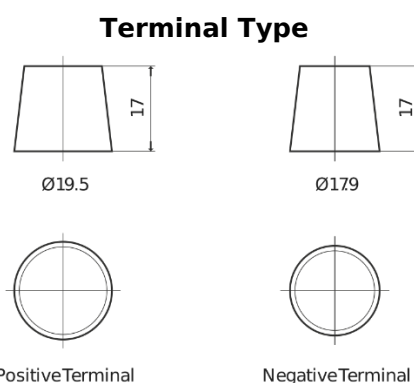

Product overview

Batteries for Trucks, Buses, Construction, Agriculture

StartPRO EG1403

| | |
|--------------------------------|---------------|
| Part number | EG1403 |
| Technology | Flooded |
| EAN/GTIN | 3661024035422 |
| Voltage | 12 V |
| Capacity | 140 Ah |
| CCA | 800 A |
| Length | 513 mm |
| Width | 189 mm |
| Height | 223 mm |
| Box size | D04 |
| Polarity | ETN 3 |
| Terminal Type | EN taper post |
| Hold Down | B0 |
| Weights (subject of variation) | 34.10 kg |