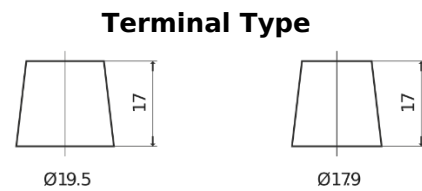

Product overview

Batteries for Trucks, Buses, Construction, Agriculture

StartPRO DG1403

Part number	DG1403
Technology	Flooded
EAN/GTIN	3661024025423
Voltage	12 V
Capacity	140 Ah
CCA	800 A
Length	513 mm
Width	189 mm
Height	223 mm
Box size	D04
Polarity	ETN 3
Terminal Type	EN taper post
Hold Down	B0
Weights (subject of variation)	34.10 kg