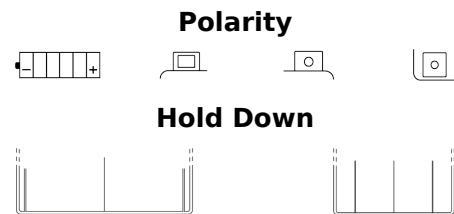

**Product overview**

Batteries for Motorcycles, ATVs, Snowmobiles, Garden

**Conventional EB18L-A**

Part number	EB18L-A
Technology	Flooded
EAN/GTIN	3661024033510
Voltage	12 V
Capacity	18.0 Ah
CCA	190 A
Length	180 mm
Width	90 mm
Height	160 mm
Box size	C65
Polarity	ETN 0
Terminal Type	M07
Hold Down	B0
Weights (subject of variation)	6.00 kg