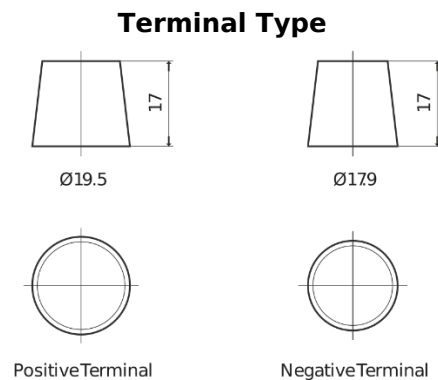

**Product overview**

Batteries for Marine and Leisure

**Dual AGM EP1200**

Part number	EP1200
Technology	AGM
EAN/GTIN	3661024035958
Voltage	12 V
Capacity	140 Ah
CCA	700 A
Watt hour	1200 Wh
Length	513 mm
Width	189 mm
Height	223 mm
Box size	D04
Polarity	ETN 3
Terminal Type	EN taper post
Hold Down	B0
Weights (subject of variation)	40.50 kg