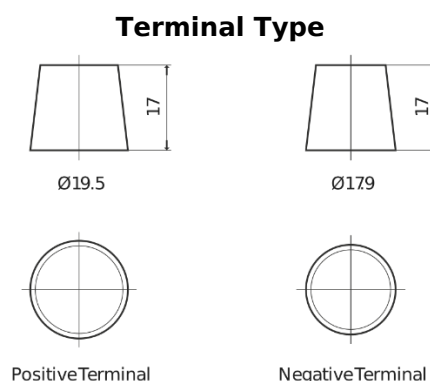

Product overview

Batteries for Trucks, Buses, Construction, Agriculture

StartPRO TG1203

Part number	TG1203
Technology	Flooded
EAN/GTIN	3661024056816
Voltage	12 V
Capacity	120 Ah
CCA	680 A
Length	513 mm
Width	189 mm
Height	223 mm
Box size	D04
Polarity	ETN 3
Terminal Type	EN taper post
Hold Down	B0
Weights (subject of variation)	32.50 kg