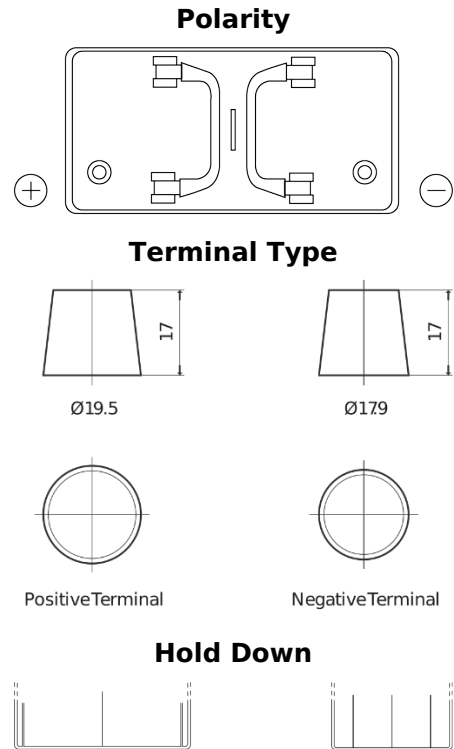

**Product overview**

Batteries for Trucks, Buses, Construction, Agriculture

**PowerPRO EF1251**

Part number	EF1251
Technology	Flooded
EAN/GTIN	3661024037952
Voltage	12 V
Capacity	125 Ah
CCA	850 A
Length	349 mm
Width	175 mm
Height	285 mm
Box size	D03
Polarity	ETN 1
Terminal Type	EN taper post
Hold Down	B0
Weights (subject of variation)	31.00 kg