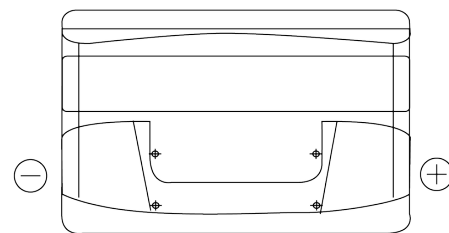

Product overview

Batteries for Cars

Excell EB1000

Part number	EB1000
Technology	Flooded
EAN/GTIN	3661024034715
Voltage	12 V
Capacity	100.0 Ah
CCA	720 A
Length	315 mm
Width	175 mm
Height	205 mm
Box size	LH4
Polarity	ETN 0
Terminal Type	EN taper post
Hold Down	B13
Weights (subject of variation)	21.90 kg

Polarity

Terminal Type

Positive Terminal

Negative Terminal

Hold Down

Design, features and specifications are subject to change without notice. We disclaim any representation or warranty, express or implied, concerning the data or recommendations, and in no event shall be liable for any loss or damage claimed to have arisen as a result. Some products may not be available in your local market.