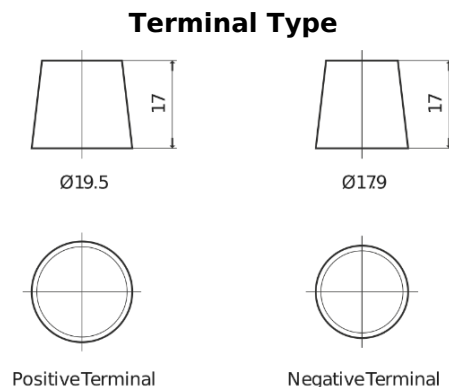

Product overview

Batteries for Cars

Premium EA955

| | |
|--------------------------------|---------------|
| Part number | EA955 |
| Technology | Flooded |
| EAN/GTIN | 3661024034197 |
| Voltage | 12 V |
| Capacity | 95.0 Ah |
| CCA | 800 A |
| Length | 306 mm |
| Width | 173 mm |
| Height | 222 mm |
| Box size | D31 |
| Polarity | ETN 1 |
| Terminal Type | EN taper post |
| Hold Down | Korean B1 |
| Weights (subject of variation) | 21.40 kg |