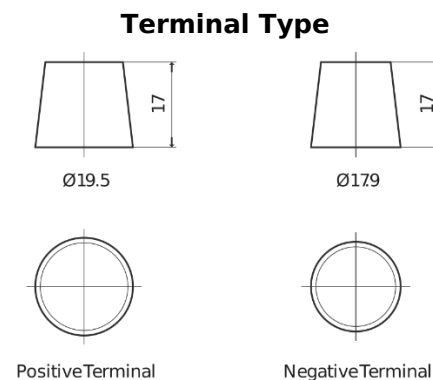

**Product overview**

Batteries for Cars

**Premium EA955**

Part number	EA955
Technology	Flooded
EAN/GTIN	3661024034197
Voltage	12 V
Capacity	95.0 Ah
CCA	800 A
Length	306 mm
Width	173 mm
Height	222 mm
Box size	D31
Polarity	ETN 1
Terminal Type	EN taper post
Hold Down	Korean B1
Weights (subject of variation)	21.40 kg