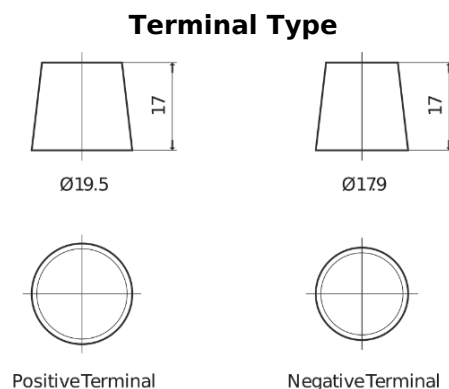

Product overview

Batteries for Cars

Premium EA954

Part number	EA954
Technology	Flooded
EAN/GTIN	3661024034180
Voltage	12 V
Capacity	95.0 Ah
CCA	800 A
Length	306 mm
Width	173 mm
Height	222 mm
Box size	D31
Polarity	ETN 0
Terminal Type	EN taper post
Hold Down	Korean B1
Weights (subject of variation)	21.40 kg