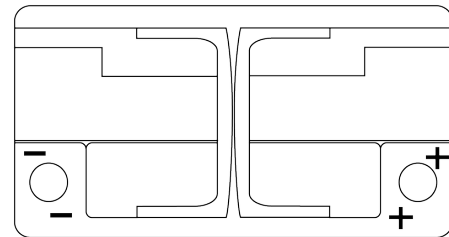

Product overview

Batteries for Cars

Premium EA900

Part number	EA900
Technology	Flooded
EAN/GTIN	3661024036450
Voltage	12 V
Capacity	90.0 Ah
CCA	720 A
Length	315 mm
Width	175 mm
Height	190 mm
Box size	L04
Polarity	ETN 0
Terminal Type	EN taper post
Hold Down	B13
Weights (subject of variation)	19.70 kg

Polarity

Terminal Type

Positive Terminal

Negative Terminal

Hold Down

Design, features and specifications are subject to change without notice. We disclaim any representation or warranty, express or implied, concerning the data or recommendations, and in no event shall be liable for any loss or damage claimed to have arisen as a result. Some products may not be available in your local market.