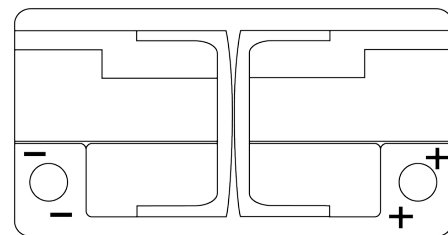

Product overview

Batteries for Cars

Premium EA852

Part number	EA852
Technology	Flooded
EAN/GTIN	3661024034296
Voltage	12 V
Capacity	85.0 Ah
CCA	800 A
Length	315 mm
Width	175 mm
Height	175 mm
Box size	LB4
Polarity	ETN 0
Terminal Type	EN taper post
Hold Down	B13
Weights (subject of variation)	18.60 kg

Polarity

Terminal Type

Hold Down

Design, features and specifications are subject to change without notice. We disclaim any representation or warranty, express or implied, concerning the data or recommendations, and in no event shall be liable for any loss or damage claimed to have arisen as a result. Some products may not be available in your local market.