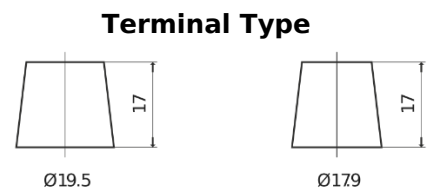

Product overview

Batteries for Marine and Leisure

Dual ER600

Part number	ER600
Technology	Flooded
EAN/GTIN	3661024037969
Voltage	12 V
Capacity	120 Ah
CCA	800 A
Length	349 mm
Width	175 mm
Height	285 mm
Box size	D03
Polarity	ETN 1
Terminal Type	EN taper post
Hold Down	B0
Weights (subject of variation)	31.40 kg