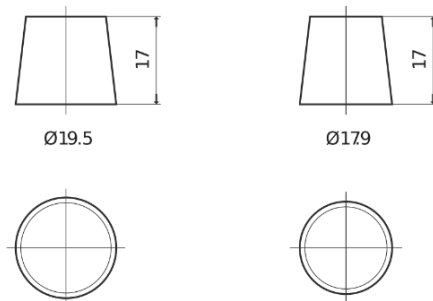

Product overview

Batteries for Cars

Premium EA770

Part number	EA770
Technology	Flooded
EAN/GTIN	3661024034241
Voltage	12 V
Capacity	77.0 Ah
CCA	760 A
Length	278 mm
Width	175 mm
Height	190 mm
Box size	L03
Polarity	ETN 0
Terminal Type	EN taper post
Hold Down	B13
Weights (subject of variation)	17.50 kg

Polarity

Terminal Type

Positive Terminal

Negative Terminal

Hold Down

Design, features and specifications are subject to change without notice. We disclaim any representation or warranty, express or implied, concerning the data or recommendations, and in no event shall be liable for any loss or damage claimed to have arisen as a result. Some products may not be available in your local market.