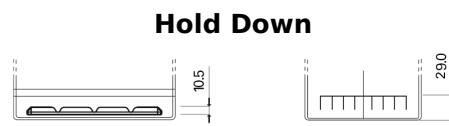

Product overview

Batteries for Cars

Premium EA755

Part number	EA755
Technology	Flooded
EAN/GTIN	3661024034173
Voltage	12 V
Capacity	75.0 Ah
CCA	630 A
Length	270 mm
Width	173 mm
Height	222 mm
Box size	D26
Polarity	ETN 1
Terminal Type	EN taper post
Hold Down	Korean B1+B6
Weights (subject of variation)	17.40 kg