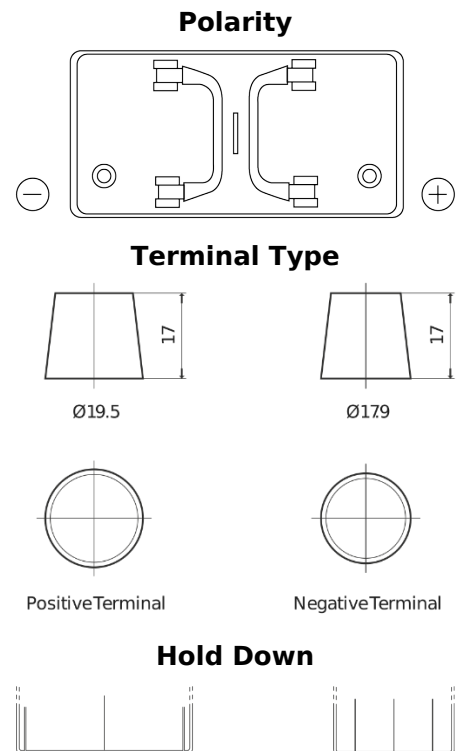

**Product overview**

Batteries for Trucks, Buses, Construction, Agriculture

**StartPRO TG1250**

Part number	TG1250
Technology	Flooded
EAN/GTIN	3661024055406
Voltage	12 V
Capacity	125 Ah
CCA	760 A
Length	349 mm
Width	175 mm
Height	285 mm
Box size	D03
Polarity	ETN 0
Terminal Type	EN taper post
Hold Down	B0
Weights (subject of variation)	29.50 kg