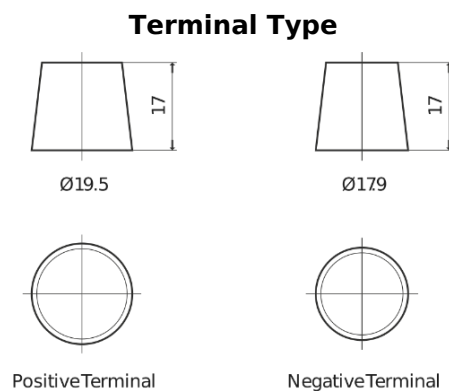

Product overview

Batteries for Cars

Premium EA755

Part number	EA755
Technology	Flooded
EAN/GTIN	3661024034173
Voltage	12 V
Capacity	75.0 Ah
CCA	630 A
Length	270 mm
Width	173 mm
Height	222 mm
Box size	D26
Polarity	ETN 1
Terminal Type	EN taper post
Hold Down	Korean B1+B6
Weights (subject of variation)	17.40 kg