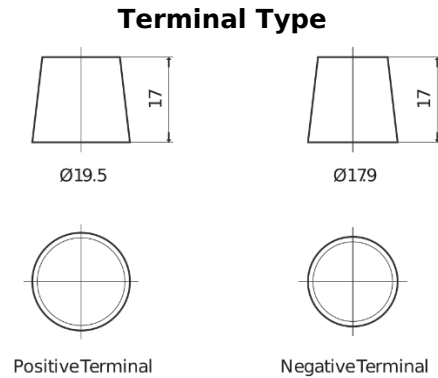

Product overview

Batteries for Cars

Premium EA754

Part number	EA754
Technology	Flooded
EAN/GTIN	3661024034166
Voltage	12 V
Capacity	75.0 Ah
CCA	630 A
Length	270 mm
Width	173 mm
Height	222 mm
Box size	D26
Polarity	ETN 0
Terminal Type	EN taper post
Hold Down	Korean B1+B6
Weights (subject of variation)	17.40 kg