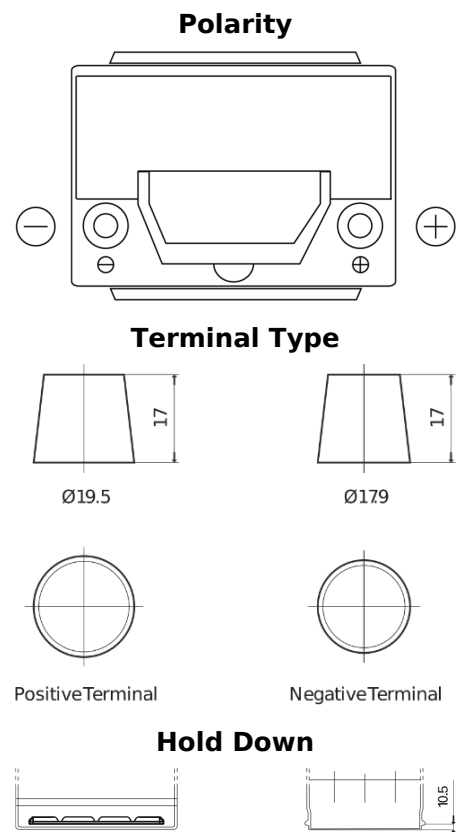

Product overview

Batteries for Cars

Premium EA654

| | |
|--------------------------------|---------------|
| Part number | EA654 |
| Technology | Flooded |
| EAN/GTIN | 3661024034142 |
| Voltage | 12 V |
| Capacity | 65.0 Ah |
| CCA | 580 A |
| Length | 230 mm |
| Width | 173 mm |
| Height | 222 mm |
| Box size | D23 |
| Polarity | ETN 0 |
| Terminal Type | EN taper post |
| Hold Down | Korean B1 |
| Weights (subject of variation) | 16.00 kg |