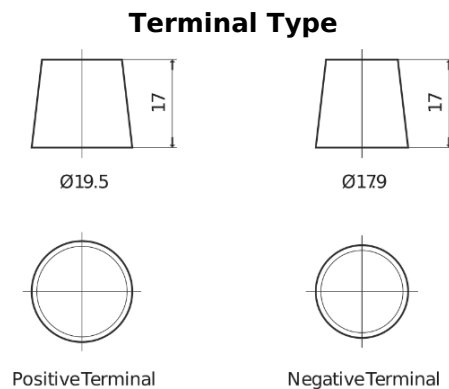

Product overview

Batteries for Cars

Premium EA654

Part number	EA654
Technology	Flooded
EAN/GTIN	3661024034142
Voltage	12 V
Capacity	65.0 Ah
CCA	580 A
Length	230 mm
Width	173 mm
Height	222 mm
Box size	D23
Polarity	ETN 0
Terminal Type	EN taper post
Hold Down	Korean B1
Weights (subject of variation)	16.00 kg