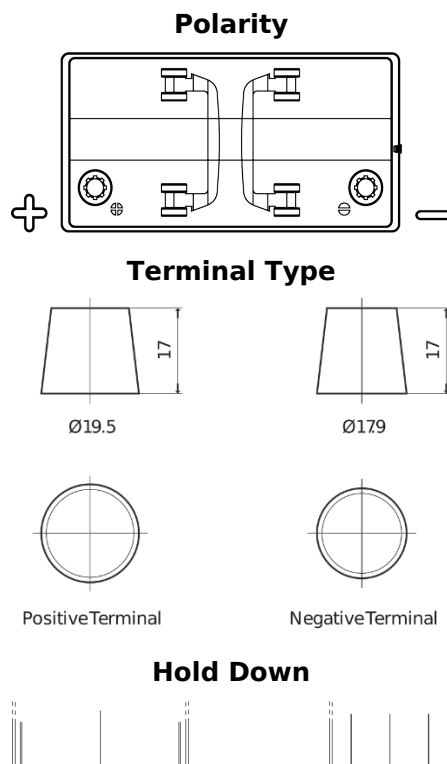

**Product overview**

Batteries for Marine and Leisure

**Dual TR550**

Part number	TR550
Technology	Flooded
EAN/GTIN	3661024055987
Voltage	12 V
Capacity	115 Ah
CCA	760 A
Watt hour	550 Wh
Length	349 mm
Width	175 mm
Height	235 mm
Box size	D02
Polarity	ETN 1
Terminal Type	EN taper post
Hold Down	B0
Weights (subject of variation)	27.80 kg