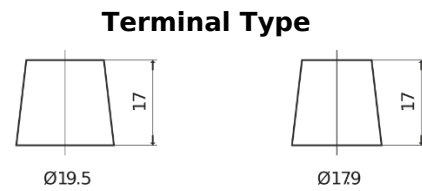

Product overview

Batteries for Marine and Leisure

Dual ER550

Part number	ER550
Technology	Flooded
EAN/GTIN	3661024035989
Voltage	12 V
Capacity	115 Ah
CCA	760 A
Watt hour	550 Wh
Length	349 mm
Width	175 mm
Height	235 mm
Box size	D02
Polarity	ETN 1
Terminal Type	EN taper post
Hold Down	B0
Weights (subject of variation)	27.80 kg