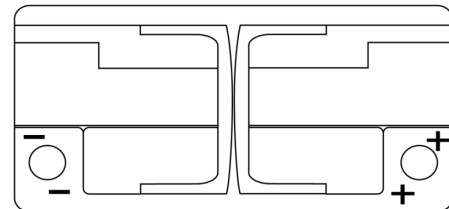

**Product overview**

Batteries for Cars

**Premium EA1000**

Part number	EA1000
Technology	Flooded
EAN/GTIN	3661024034258
Voltage	12 V
Capacity	100.0 Ah
CCA	900 A
Length	353 mm
Width	175 mm
Height	190 mm
Box size	L05
Polarity	ETN 0
Terminal Type	EN taper post
Hold Down	B13
Weights (subject of variation)	22.60 kg

**Polarity**

**Terminal Type**

Positive Terminal

Negative Terminal

**Hold Down**

Design, features and specifications are subject to change without notice. We disclaim any representation or warranty, express or implied, concerning the data or recommendations, and in no event shall be liable for any loss or damage claimed to have arisen as a result. Some products may not be available in your local market.