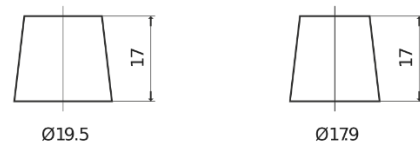

**Product overview**

Batteries for Cars

**Premium EA1000**

Part number	EA1000
Technology	Flooded
EAN/GTIN	3661024034258
Voltage	12 V
Capacity	100.0 Ah
CCA	900 A
Length	353 mm
Width	175 mm
Height	190 mm
Box size	L05
Polarity	ETN 0
Terminal Type	EN taper post
Hold Down	B13
Weights (subject of variation)	22.60 kg

**Polarity**

**Terminal Type**

Positive Terminal

Negative Terminal

**Hold Down**

Design, features and specifications are subject to change without notice. We disclaim any representation or warranty, express or implied, concerning the data or recommendations, and in no event shall be liable for any loss or damage claimed to have arisen as a result. Some products may not be available in your local market.