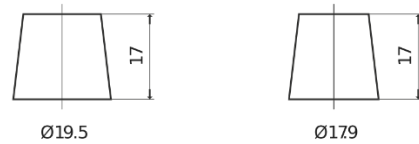

Terminal Type