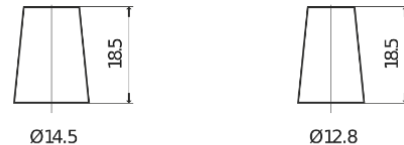

Terminal Type