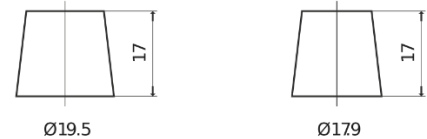

Terminal Type