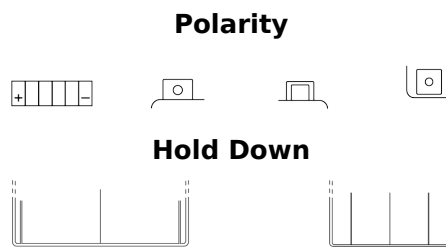

Product overview

Batteries for Motorcycles, ATVs, Snowmobiles, Garden

Li-Ion ELTX14H

Part number	ELTX14H
Technology	Li-Ion
EAN/GTIN	3661024036801
Voltage	12 V
Capacity	4 Ah
CCA	240 A
Watt hour	48 Wh
Length	150 mm
Width	90 mm
Height	95 mm
Box size	C53
Polarity	ETN 1
Terminal Type	M12
Hold Down	B0
Weights (subject of variation)	0.90 kg