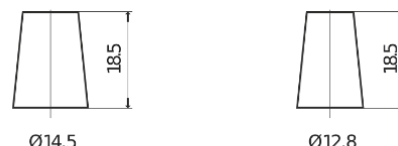

Terminal Type