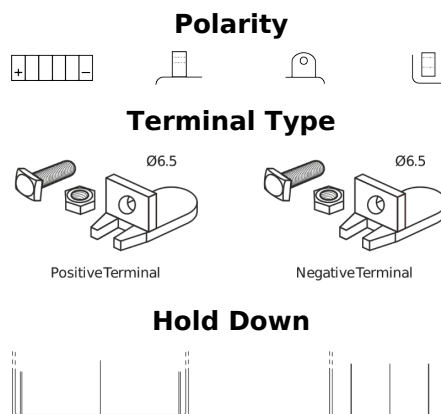

Product overview

Batteries for Motorcycles, ATVs, Snowmobiles, Garden

GEL GEL12-30

Part number	GEL12-30
Technology	GEL
EAN/GTIN	3661024034081
Voltage	12 V
Capacity	30 Ah
CCA	180 A
Length	197 mm
Width	132 mm
Height	186 mm
Box size	U01
Polarity	ETN 1
Terminal Type	EN full Ford lug
Hold Down	B0
Weights (subject of variation)	11.10 kg