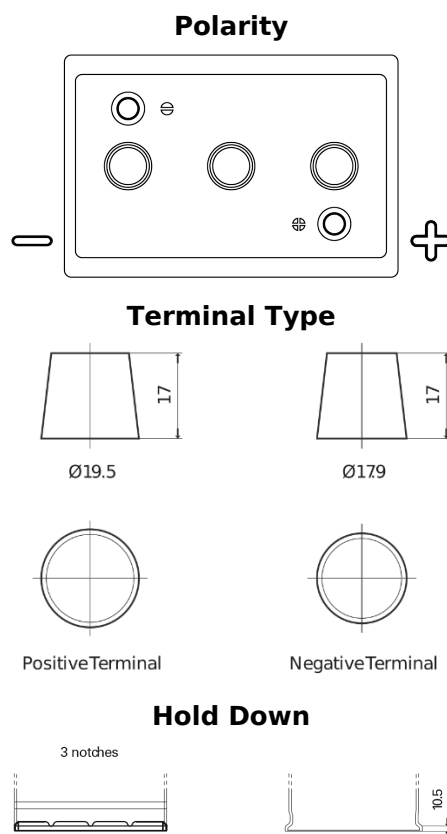

Product overview

Batteries for Marine and Leisure

Vintage EU140-6

Part number	EU140-6
Technology	Flooded
EAN/GTIN	3661024036153
Voltage	6 V
Capacity	140 Ah
CCA	900 A
Length	257 mm
Width	175 mm
Height	236 mm
Box size	M04
Polarity	ETN 0
Terminal Type	EN taper post
Hold Down	B1
Weights (subject of variation)	18.40 kg