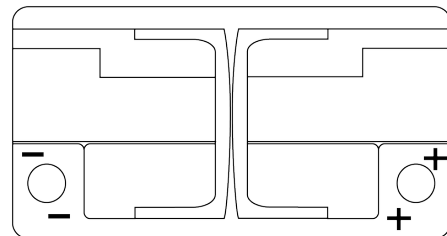

**Product overview**

Batteries for Cars

**Premium EA1050**

Part number	EA1050
Technology	Flooded
EAN/GTIN	3661024034302
Voltage	12 V
Capacity	105 Ah
CCA	850 A
Length	315 mm
Width	175 mm
Height	205 mm
Box size	LH4
Polarity	ETN 0
Terminal Type	EN taper post
Hold Down	B13
Weights (subject of variation)	23.10 kg

**Polarity**

**Terminal Type**

Positive Terminal

Negative Terminal

**Hold Down**

Design, features and specifications are subject to change without notice. We disclaim any representation or warranty, express or implied, concerning the data or recommendations, and in no event shall be liable for any loss or damage claimed to have arisen as a result. Some products may not be available in your local market.