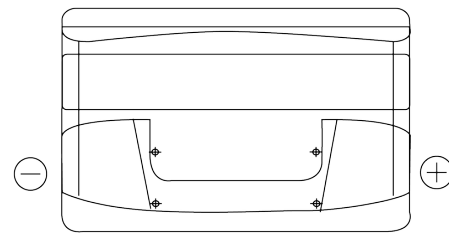

Product overview

Batteries for Cars

Technica TB852

| | |
|--------------------------------|---------------|
| Part number | TB852 |
| Technology | Flooded |
| EAN/GTIN | 3661024054669 |
| Voltage | 12 V |
| Capacity | 85 Ah |
| CCA | 760 A |
| Length | 353 mm |
| Width | 175 mm |
| Height | 175 mm |
| Box size | LB5 |
| Polarity | ETN 0 |
| Terminal Type | EN taper post |
| Hold Down | B13 |
| Weights (subject of variation) | 19.40 kg |

Polarity

Terminal Type

Positive Terminal

Negative Terminal

Hold Down

Design, features and specifications are subject to change without notice. We disclaim any representation or warranty, express or implied, concerning the data or recommendations, and in no event shall be liable for any loss or damage claimed to have arisen as a result. Some products may not be available in your local market.