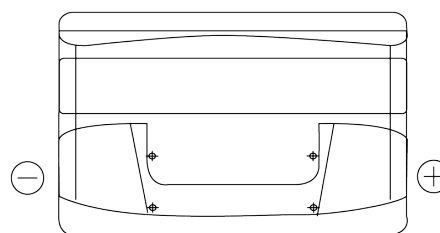

**Product overview**

Batteries for Cars

**Technica TB852**

Part number	TB852
Technology	Flooded
EAN/GTIN	3661024054669
Voltage	12 V
Capacity	85 Ah
CCA	760 A
Length	353 mm
Width	175 mm
Height	175 mm
Box size	LB5
Polarity	ETN 0
Terminal Type	EN taper post
Hold Down	B13
Weights (subject of variation)	19.40 kg

**Polarity**

**Terminal Type**

**Hold Down**

Design, features and specifications are subject to change without notice. We disclaim any representation or warranty, express or implied, concerning the data or recommendations, and in no event shall be liable for any loss or damage claimed to have arisen as a result. Some products may not be available in your local market.