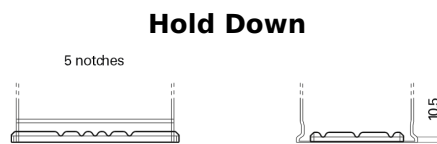

Product overview

Batteries for Cars

Formula FB852

Part number	FB852
Technology	Flooded
EAN/GTIN	3661024044660
Voltage	12 V
Capacity	85 Ah
CCA	760 A
Length	353 mm
Width	175 mm
Height	175 mm
Box size	LB5
Polarity	ETN 0
Terminal Type	EN taper post
Hold Down	B13
Weights (subject of variation)	19.40 kg