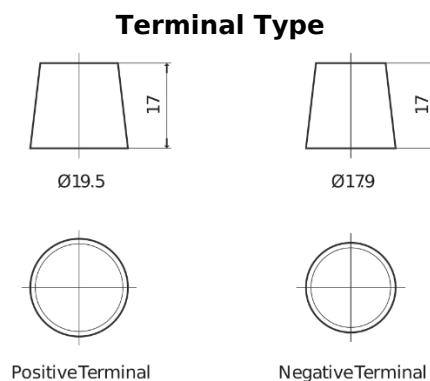

Product overview

Batteries for Cars

Formula FB852

Part number	FB852
Technology	Flooded
EAN/GTIN	3661024044660
Voltage	12 V
Capacity	85 Ah
CCA	760 A
Length	353 mm
Width	175 mm
Height	175 mm
Box size	LB5
Polarity	ETN 0
Terminal Type	EN taper post
Hold Down	B13
Weights (subject of variation)	19.40 kg