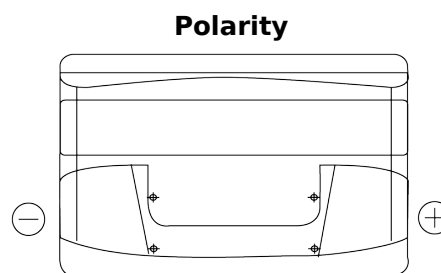

Product overview

Batteries for Cars

Formula FB852

Part number	FB852
Technology	Flooded
EAN/GTIN	3661024044660
Voltage	12 V
Capacity	85 Ah
CCA	760 A
Length	353 mm
Width	175 mm
Height	175 mm
Box size	LB5
Polarity	ETN 0
Terminal Type	EN taper post
Hold Down	B13
Weights (subject of variation)	19.40 kg