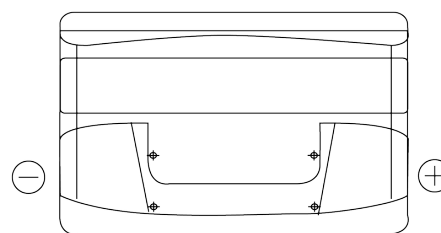

**Product overview**

Batteries for Cars

**Excell EB852**

Part number	EB852
Technology	Flooded
EAN/GTIN	3661024034661
Voltage	12 V
Capacity	85 Ah
CCA	760 A
Length	353 mm
Width	175 mm
Height	175 mm
Box size	LB5
Polarity	ETN 0
Terminal Type	EN taper post
Hold Down	B13
Weights (subject of variation)	19.40 kg

**Polarity**

**Terminal Type**

Positive Terminal

Negative Terminal

**Hold Down**

Design, features and specifications are subject to change without notice. We disclaim any representation or warranty, express or implied, concerning the data or recommendations, and in no event shall be liable for any loss or damage claimed to have arisen as a result. Some products may not be available in your local market.