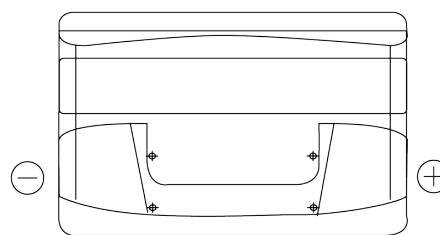

Product overview

Batteries for Cars

Plus CB852

Part number	CB852
Technology	Flooded
EAN/GTIN	3661024014663
Voltage	12 V
Capacity	85 Ah
CCA	760 A
Length	353 mm
Width	175 mm
Height	175 mm
Box size	LB5
Polarity	ETN 0
Terminal Type	EN taper post
Hold Down	B13
Weights (subject of variation)	19.40 kg

Polarity

Terminal Type

Hold Down

Design, features and specifications are subject to change without notice. We disclaim any representation or warranty, express or implied, concerning the data or recommendations, and in no event shall be liable for any loss or damage claimed to have arisen as a result. Some products may not be available in your local market.