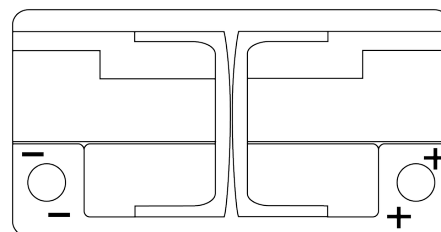

Product overview

Batteries for Cars

Premium EA852

| | |
|--------------------------------|---------------|
| Part number | EA852 |
| Technology | Flooded |
| EAN/GTIN | 3661024034296 |
| Voltage | 12 V |
| Capacity | 85 Ah |
| CCA | 800 A |
| Length | 315 mm |
| Width | 175 mm |
| Height | 175 mm |
| Box size | LB4 |
| Polarity | ETN 0 |
| Terminal Type | EN taper post |
| Hold Down | B13 |
| Weights (subject of variation) | 18.60 kg |

Polarity

Terminal Type

Positive Terminal

Negative Terminal

Hold Down

Design, features and specifications are subject to change without notice. We disclaim any representation or warranty, express or implied, concerning the data or recommendations, and in no event shall be liable for any loss or damage claimed to have arisen as a result. Some products may not be available in your local market.