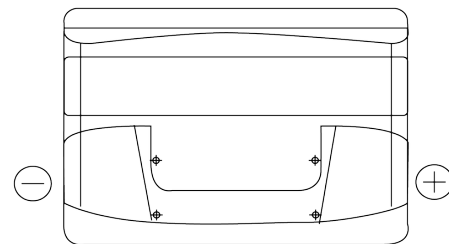

**Product overview**

Batteries for Cars

**Technica TB802**

Part number	TB802
Technology	Flooded
EAN/GTIN	3661024054652
Voltage	12 V
Capacity	80 Ah
CCA	700 A
Length	315 mm
Width	175 mm
Height	175 mm
Box size	LB4
Polarity	ETN 0
Terminal Type	EN taper post
Hold Down	B13
Weights (subject of variation)	17.80 kg

**Polarity**

**Terminal Type**

Positive Terminal

Negative Terminal

**Hold Down**

Design, features and specifications are subject to change without notice. We disclaim any representation or warranty, express or implied, concerning the data or recommendations, and in no event shall be liable for any loss or damage claimed to have arisen as a result. Some products may not be available in your local market.