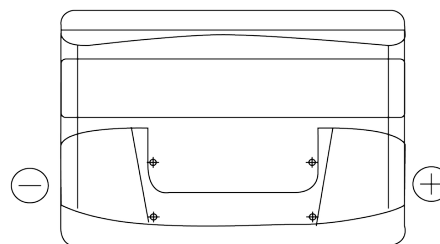

**Product overview**

Batteries for Cars

**Technica TB802**

Part number	TB802
Technology	Flooded
EAN/GTIN	3661024054652
Voltage	12 V
Capacity	80 Ah
CCA	700 A
Length	315 mm
Width	175 mm
Height	175 mm
Box size	LB4
Polarity	ETN 0
Terminal Type	EN taper post
Hold Down	B13
Weights (subject of variation)	17.80 kg

**Polarity**

**Terminal Type**

Positive Terminal

Negative Terminal

**Hold Down**

Design, features and specifications are subject to change without notice. We disclaim any representation or warranty, express or implied, concerning the data or recommendations, and in no event shall be liable for any loss or damage claimed to have arisen as a result. Some products may not be available in your local market.