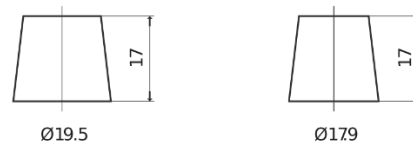

**Product overview**

Batteries for Cars

**Technica TB802**

Part number	TB802
Technology	Flooded
EAN/GTIN	3661024054652
Voltage	12 V
Capacity	80 Ah
CCA	700 A
Length	315 mm
Width	175 mm
Height	175 mm
Box size	LB4
Polarity	ETN 0
Terminal Type	EN taper post
Hold Down	B13
Weights (subject of variation)	17.80 kg

**Polarity**

**Terminal Type**

Positive Terminal

Negative Terminal

**Hold Down**

Design, features and specifications are subject to change without notice. We disclaim any representation or warranty, express or implied, concerning the data or recommendations, and in no event shall be liable for any loss or damage claimed to have arisen as a result. Some products may not be available in your local market.