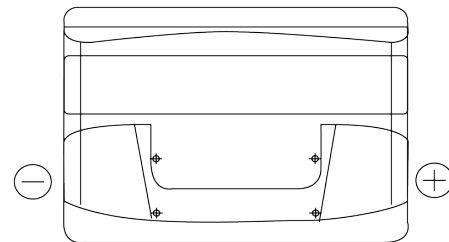

Product overview

Batteries for Cars

Formula FB802

Part number	FB802
Technology	Flooded
EAN/GTIN	3661024044653
Voltage	12 V
Capacity	80 Ah
CCA	700 A
Length	315 mm
Width	175 mm
Height	175 mm
Box size	LB4
Polarity	ETN 0
Terminal Type	EN taper post
Hold Down	B13
Weights (subject of variation)	17.80 kg

Polarity

Terminal Type

Positive Terminal

Negative Terminal

Hold Down

Design, features and specifications are subject to change without notice. We disclaim any representation or warranty, express or implied, concerning the data or recommendations, and in no event shall be liable for any loss or damage claimed to have arisen as a result. Some products may not be available in your local market.