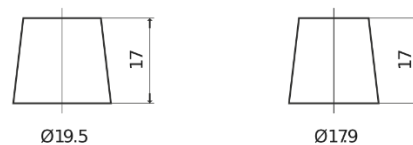

**Product overview**

Batteries for Cars

**Power DB802**

Part number	DB802
Technology	Flooded
EAN/GTIN	3661024024655
Voltage	12 V
Capacity	80 Ah
CCA	700 A
Length	315 mm
Width	175 mm
Height	175 mm
Box size	LB4
Polarity	ETN 0
Terminal Type	EN taper post
Hold Down	B13
Weights (subject of variation)	17.80 kg

**Polarity**

**Terminal Type**

Positive Terminal

Negative Terminal

**Hold Down**

Design, features and specifications are subject to change without notice. We disclaim any representation or warranty, express or implied, concerning the data or recommendations, and in no event shall be liable for any loss or damage claimed to have arisen as a result. Some products may not be available in your local market.