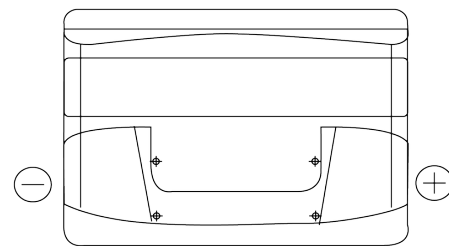

Product overview

Batteries for Cars

Power DB802

Part number	DB802
Technology	Flooded
EAN/GTIN	3661024024655
Voltage	12 V
Capacity	80 Ah
CCA	700 A
Length	315 mm
Width	175 mm
Height	175 mm
Box size	LB4
Polarity	ETN 0
Terminal Type	EN taper post
Hold Down	B13
Weights (subject of variation)	17.80 kg

Polarity

Terminal Type

Positive Terminal

Negative Terminal

Hold Down

Design, features and specifications are subject to change without notice. We disclaim any representation or warranty, express or implied, concerning the data or recommendations, and in no event shall be liable for any loss or damage claimed to have arisen as a result. Some products may not be available in your local market.