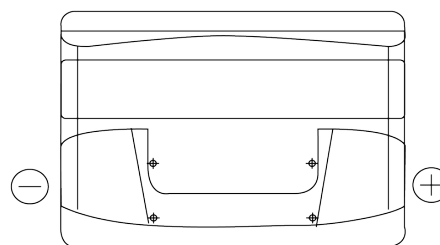

**Product overview**

Batteries for Cars

**Power DB802**

Part number	DB802
Technology	Flooded
EAN/GTIN	3661024024655
Voltage	12 V
Capacity	80 Ah
CCA	700 A
Length	315 mm
Width	175 mm
Height	175 mm
Box size	LB4
Polarity	ETN 0
Terminal Type	EN taper post
Hold Down	B13
Weights (subject of variation)	17.80 kg

**Polarity**

**Terminal Type**

Positive Terminal

Negative Terminal

**Hold Down**

Design, features and specifications are subject to change without notice. We disclaim any representation or warranty, express or implied, concerning the data or recommendations, and in no event shall be liable for any loss or damage claimed to have arisen as a result. Some products may not be available in your local market.