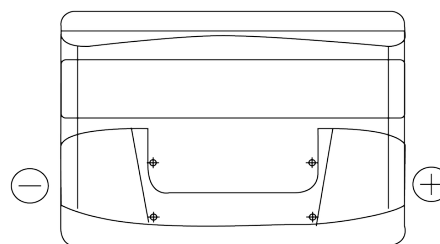

Product overview

Batteries for Cars

Plus CB802

Part number	CB802
Technology	Flooded
EAN/GTIN	3661024014656
Voltage	12 V
Capacity	80 Ah
CCA	700 A
Length	315 mm
Width	175 mm
Height	175 mm
Box size	LB4
Polarity	ETN 0
Terminal Type	EN taper post
Hold Down	B13
Weights (subject of variation)	17.80 kg

Polarity

Terminal Type

Positive Terminal

Negative Terminal

Hold Down

Design, features and specifications are subject to change without notice. We disclaim any representation or warranty, express or implied, concerning the data or recommendations, and in no event shall be liable for any loss or damage claimed to have arisen as a result. Some products may not be available in your local market.