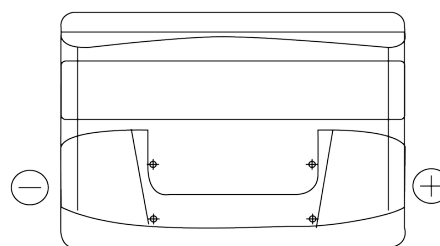

Product overview

Batteries for Cars

Plus CB802

Part number	CB802
Technology	Flooded
EAN/GTIN	3661024014656
Voltage	12 V
Capacity	80 Ah
CCA	700 A
Length	315 mm
Width	175 mm
Height	175 mm
Box size	LB4
Polarity	ETN 0
Terminal Type	EN taper post
Hold Down	B13
Weights (subject of variation)	17.80 kg

Polarity

Terminal Type

Positive Terminal

Negative Terminal

Hold Down

Design, features and specifications are subject to change without notice. We disclaim any representation or warranty, express or implied, concerning the data or recommendations, and in no event shall be liable for any loss or damage claimed to have arisen as a result. Some products may not be available in your local market.