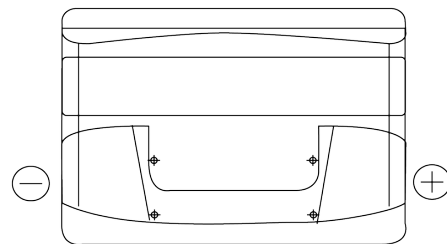

**Product overview**

Batteries for Cars

**Formula FB712**

Part number	FB712
Technology	Flooded
EAN/GTIN	3661024044646
Voltage	12 V
Capacity	71 Ah
CCA	670 A
Length	278 mm
Width	175 mm
Height	175 mm
Box size	LB3
Polarity	ETN 0
Terminal Type	EN taper post
Hold Down	B13
Weights (subject of variation)	15.30 kg

**Polarity**

**Terminal Type**

Positive Terminal

Negative Terminal

**Hold Down**

Design, features and specifications are subject to change without notice. We disclaim any representation or warranty, express or implied, concerning the data or recommendations, and in no event shall be liable for any loss or damage claimed to have arisen as a result. Some products may not be available in your local market.