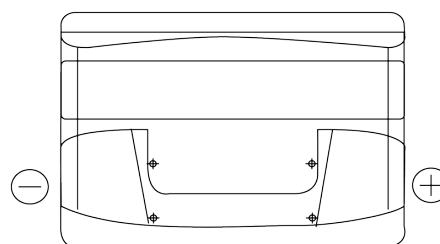

Product overview

Batteries for Cars

Excell EB712

Part number	EB712
Technology	Flooded
EAN/GTIN	3661024034647
Voltage	12 V
Capacity	71 Ah
CCA	670 A
Length	278 mm
Width	175 mm
Height	175 mm
Box size	LB3
Polarity	ETN 0
Terminal Type	EN taper post
Hold Down	B13
Weights (subject of variation)	15.30 kg

Polarity

Terminal Type

Positive Terminal

Negative Terminal

Hold Down

Design, features and specifications are subject to change without notice. We disclaim any representation or warranty, express or implied, concerning the data or recommendations, and in no event shall be liable for any loss or damage claimed to have arisen as a result. Some products may not be available in your local market.