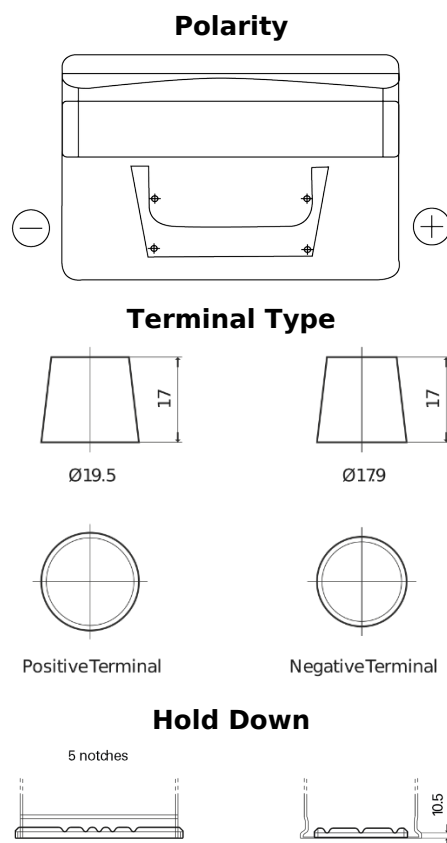

**Product overview**

Batteries for Cars

**Standard FC652**

Part number	FC652
Technology	Flooded
EAN/GTIN	3661024044868
Voltage	12 V
Capacity	65 Ah
CCA	540 A
Length	278 mm
Width	175 mm
Height	175 mm
Box size	LB3
Polarity	ETN 0
Terminal Type	EN taper post
Hold Down	B13
Weights (subject of variation)	14.50 kg