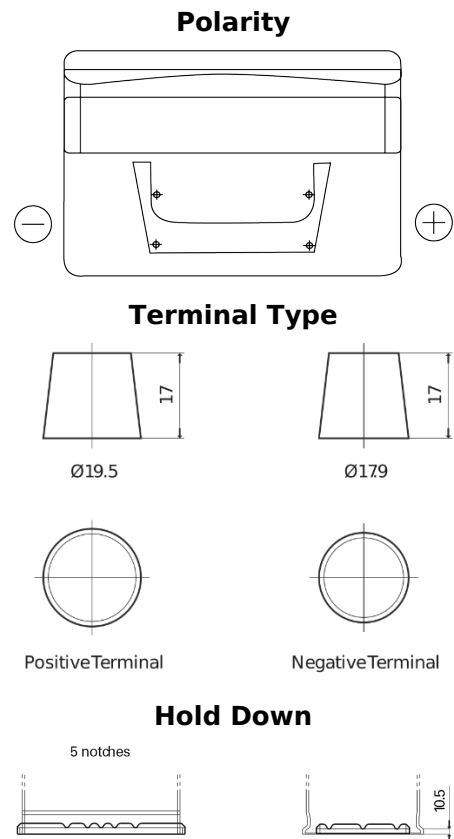

Product overview

Batteries for Cars

Classic EC652

Part number	EC652
Technology	Flooded
EAN/GTIN	3661024034869
Voltage	12 V
Capacity	65 Ah
CCA	540 A
Length	278 mm
Width	175 mm
Height	175 mm
Box size	LB3
Polarity	ETN 0
Terminal Type	EN taper post
Hold Down	B13
Weights (subject of variation)	14.50 kg