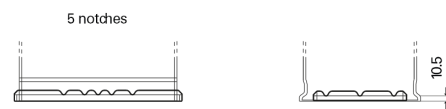

**Product overview**

Batteries for Cars

**Standard CC652**

Part number	CC652
Technology	Flooded
EAN/GTIN	3661024014861
Voltage	12 V
Capacity	65 Ah
CCA	540 A
Length	278 mm
Width	175 mm
Height	175 mm
Box size	LB3
Polarity	ETN 0
Terminal Type	EN taper post
Hold Down	B13
Weights (subject of variation)	14.50 kg

**Polarity**

**Terminal Type**

**Hold Down**

Design, features and specifications are subject to change without notice. We disclaim any representation or warranty, express or implied, concerning the data or recommendations, and in no event shall be liable for any loss or damage claimed to have arisen as a result. Some products may not be available in your local market.