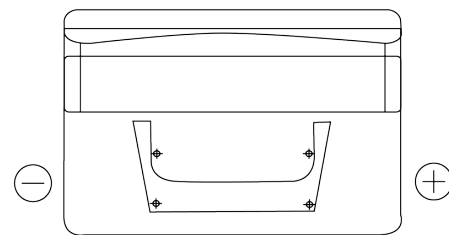

**Product overview**

Batteries for Cars

**Standard CC652**

Part number	CC652
Technology	Flooded
EAN/GTIN	3661024014861
Voltage	12 V
Capacity	65 Ah
CCA	540 A
Length	278 mm
Width	175 mm
Height	175 mm
Box size	LB3
Polarity	ETN 0
Terminal Type	EN taper post
Hold Down	B13
Weights (subject of variation)	14.50 kg

**Polarity**

**Terminal Type**

**Hold Down**

Design, features and specifications are subject to change without notice. We disclaim any representation or warranty, express or implied, concerning the data or recommendations, and in no event shall be liable for any loss or damage claimed to have arisen as a result. Some products may not be available in your local market.