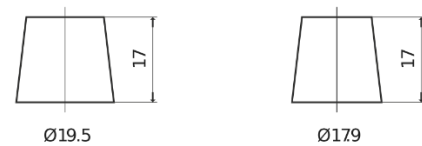

Terminal Type