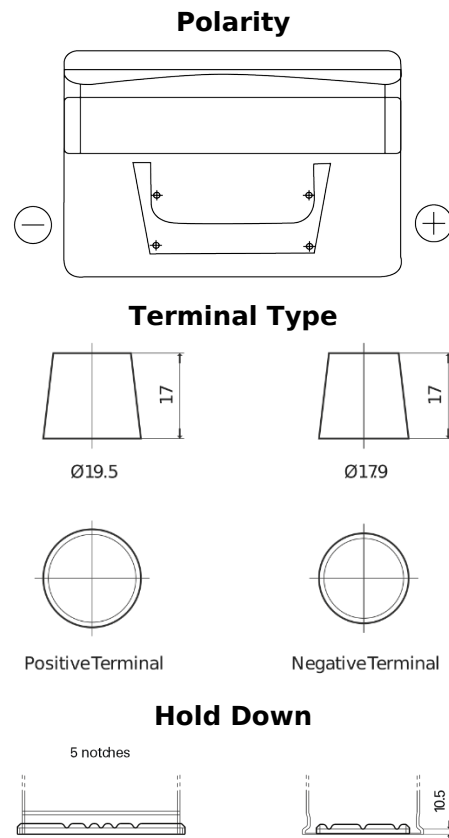

Product overview

Batteries for Cars

Standard CC652

Part number	CC652
Technology	Flooded
EAN/GTIN	3661024014861
Voltage	12 V
Capacity	65 Ah
CCA	540 A
Length	278 mm
Width	175 mm
Height	175 mm
Box size	LB3
Polarity	ETN 0
Terminal Type	EN taper post
Hold Down	B13
Weights (subject of variation)	14.50 kg