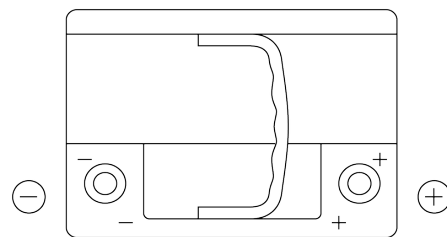

Product overview

Batteries for Cars

Premium EA612

Part number	EA612
Technology	Flooded
EAN/GTIN	3661024034272
Voltage	12 V
Capacity	61 Ah
CCA	600 A
Length	242 mm
Width	175 mm
Height	175 mm
Box size	LB2
Polarity	ETN 0
Terminal Type	EN taper post
Hold Down	B13
Weights (subject of variation)	14.00 kg

Polarity

Terminal Type

Positive Terminal

Negative Terminal

Hold Down

Design, features and specifications are subject to change without notice. We disclaim any representation or warranty, express or implied, concerning the data or recommendations, and in no event shall be liable for any loss or damage claimed to have arisen as a result. Some products may not be available in your local market.