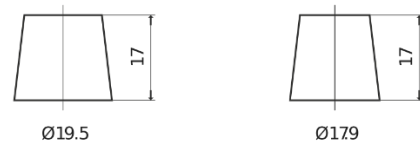

Product overview

Batteries for Cars

Technica TB602

Part number	TB602
Technology	Flooded
EAN/GTIN	3661024054638
Voltage	12 V
Capacity	60 Ah
CCA	540 A
Length	242 mm
Width	175 mm
Height	175 mm
Box size	LB2
Polarity	ETN 0
Terminal Type	EN taper post
Hold Down	B13
Weights (subject of variation)	12.90 kg

Polarity

Terminal Type

Positive Terminal

Negative Terminal

Hold Down

Design, features and specifications are subject to change without notice. We disclaim any representation or warranty, express or implied, concerning the data or recommendations, and in no event shall be liable for any loss or damage claimed to have arisen as a result. Some products may not be available in your local market.