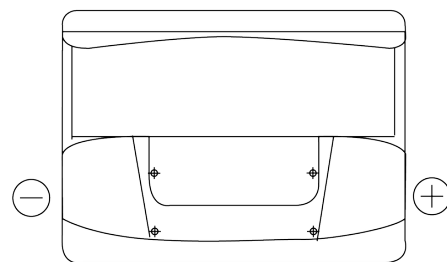

**Product overview**

Batteries for Cars

**Formula FB602**

Part number	FB602
Technology	Flooded
EAN/GTIN	3661024044639
Voltage	12 V
Capacity	60 Ah
CCA	540 A
Length	242 mm
Width	175 mm
Height	175 mm
Box size	LB2
Polarity	ETN 0
Terminal Type	EN taper post
Hold Down	B13
Weights (subject of variation)	12.90 kg

**Polarity**

**Terminal Type**

Positive Terminal

Negative Terminal

**Hold Down**

Design, features and specifications are subject to change without notice. We disclaim any representation or warranty, express or implied, concerning the data or recommendations, and in no event shall be liable for any loss or damage claimed to have arisen as a result. Some products may not be available in your local market.