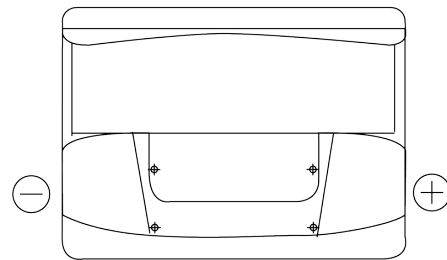

**Product overview**

Batteries for Cars

**Formula FB602**

Part number	FB602
Technology	Flooded
EAN/GTIN	3661024044639
Voltage	12 V
Capacity	60 Ah
CCA	540 A
Length	242 mm
Width	175 mm
Height	175 mm
Box size	LB2
Polarity	ETN 0
Terminal Type	EN taper post
Hold Down	B13
Weights (subject of variation)	12.90 kg

**Polarity**

**Terminal Type**

Positive Terminal

Negative Terminal

**Hold Down**

Design, features and specifications are subject to change without notice. We disclaim any representation or warranty, express or implied, concerning the data or recommendations, and in no event shall be liable for any loss or damage claimed to have arisen as a result. Some products may not be available in your local market.