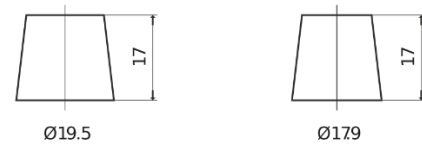

**Product overview**

Batteries for Cars

**Excell EB602**

Part number	EB602
Technology	Flooded
EAN/GTIN	3661024034630
Voltage	12 V
Capacity	60 Ah
CCA	540 A
Length	242 mm
Width	175 mm
Height	175 mm
Box size	LB2
Polarity	ETN 0
Terminal Type	EN taper post
Hold Down	B13
Weights (subject of variation)	12.90 kg

**Polarity**

**Terminal Type**

Positive Terminal

Negative Terminal

**Hold Down**

Design, features and specifications are subject to change without notice. We disclaim any representation or warranty, express or implied, concerning the data or recommendations, and in no event shall be liable for any loss or damage claimed to have arisen as a result. Some products may not be available in your local market.