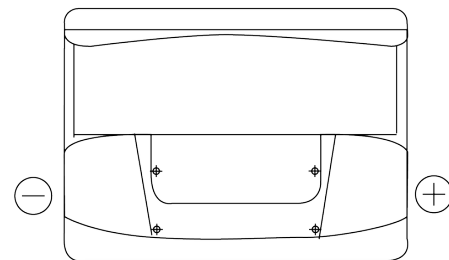

**Product overview**

Batteries for Cars

**Excell EB602**

Part number	EB602
Technology	Flooded
EAN/GTIN	3661024034630
Voltage	12 V
Capacity	60 Ah
CCA	540 A
Length	242 mm
Width	175 mm
Height	175 mm
Box size	LB2
Polarity	ETN 0
Terminal Type	EN taper post
Hold Down	B13
Weights (subject of variation)	12.90 kg

**Polarity**

**Terminal Type**

Positive Terminal

Negative Terminal

**Hold Down**

Design, features and specifications are subject to change without notice. We disclaim any representation or warranty, express or implied, concerning the data or recommendations, and in no event shall be liable for any loss or damage claimed to have arisen as a result. Some products may not be available in your local market.